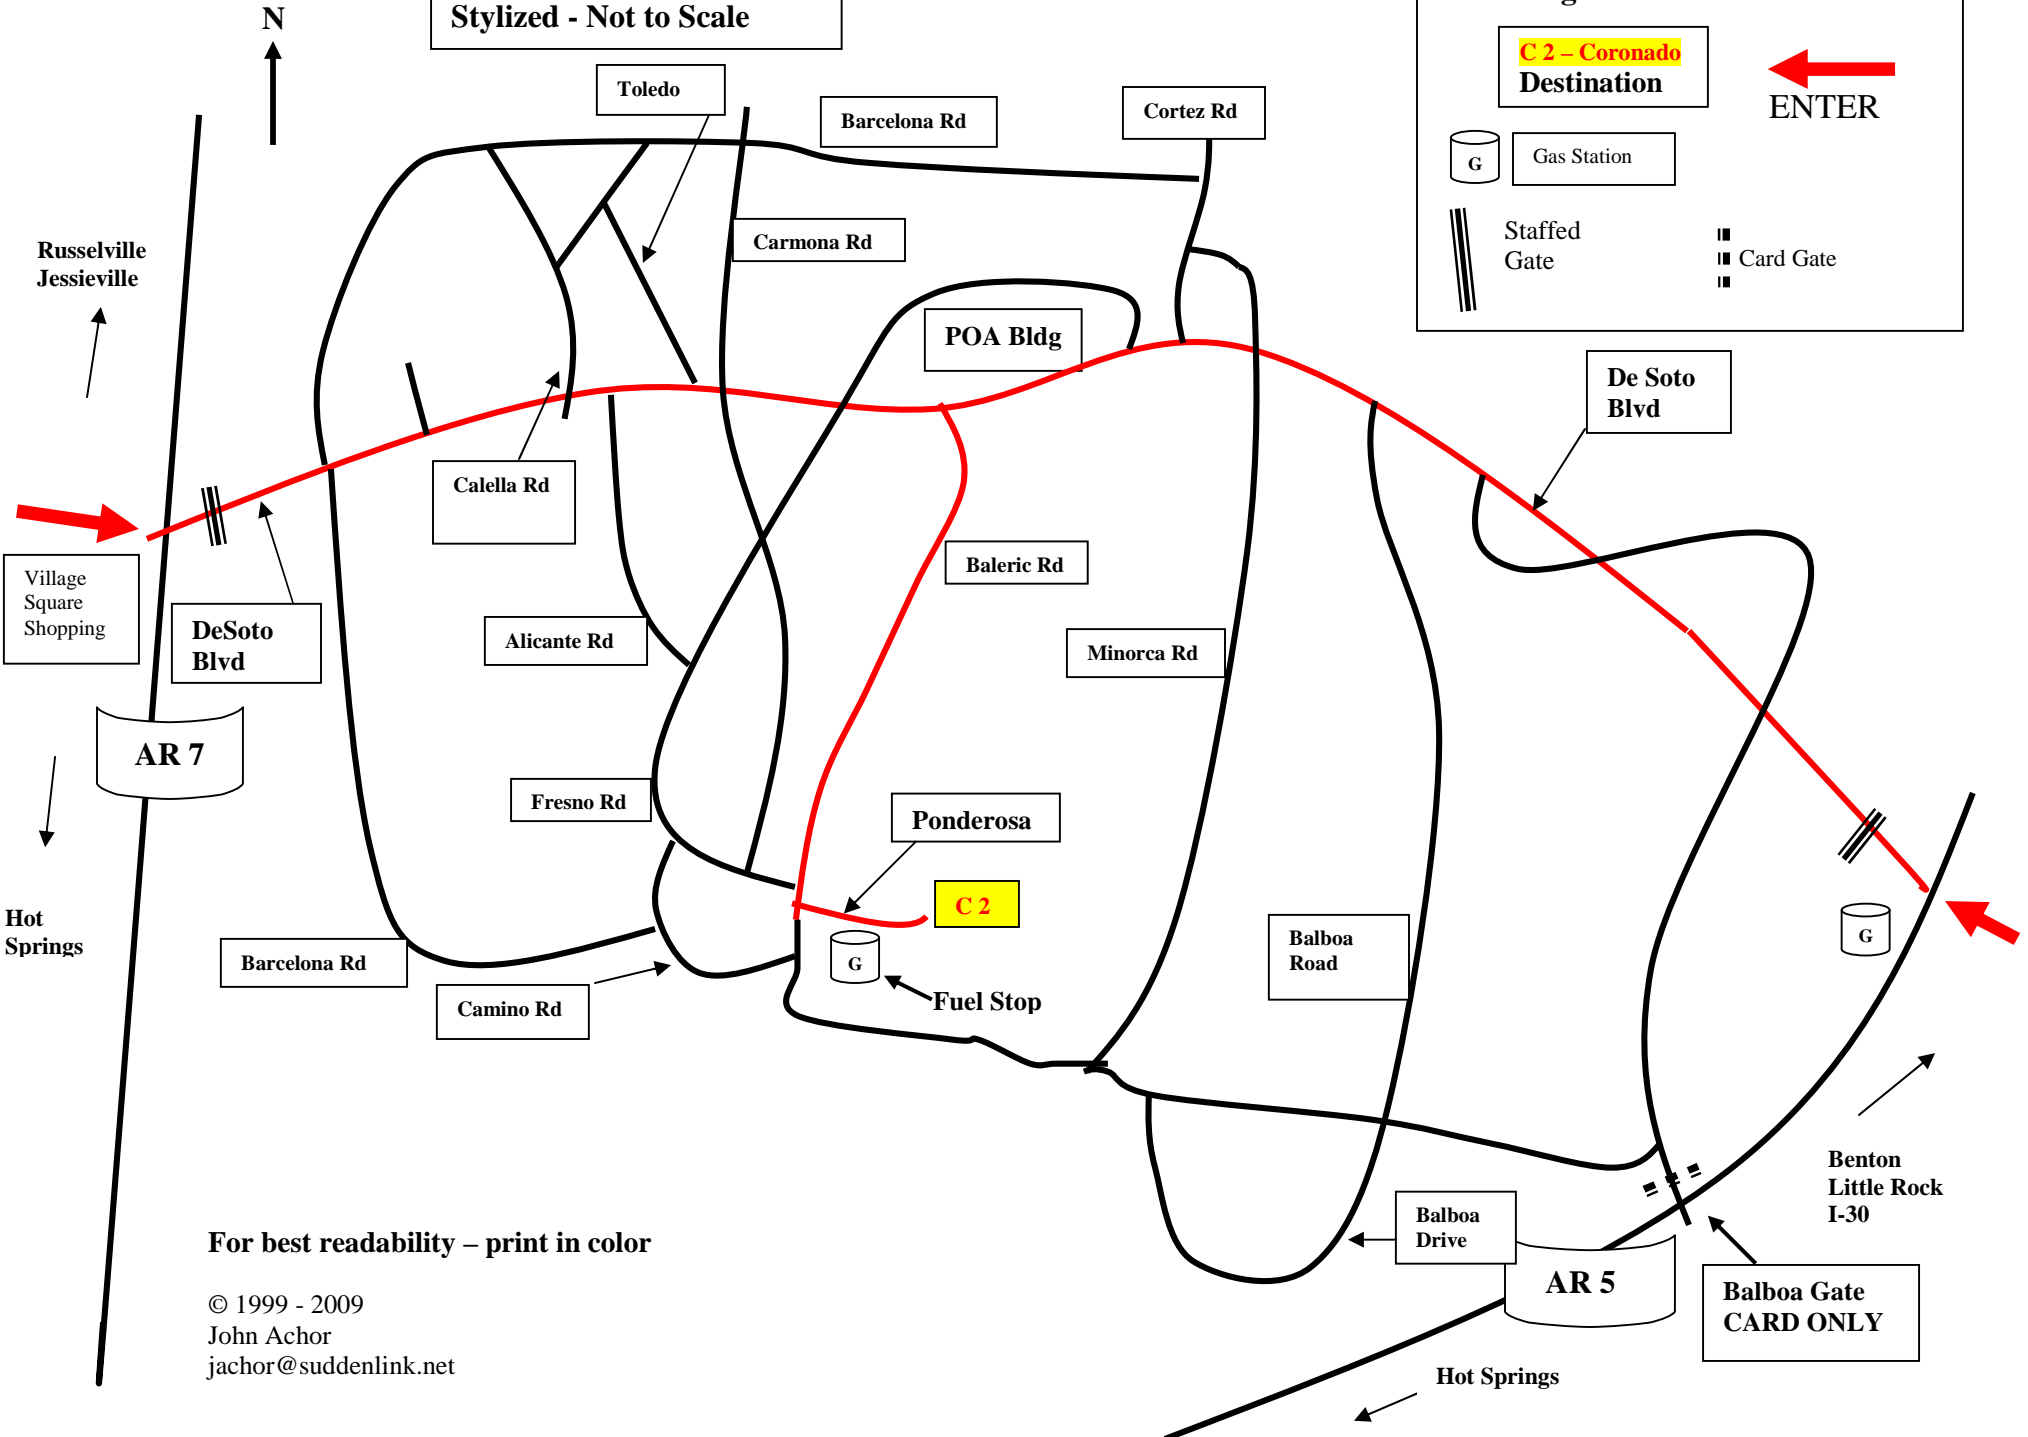

**Hot Springs Village  
Stylized - Not to Scale**

**Legend**

- C 2 - Coronado Destination
- ENTER
- Gas Station
- Staffed Gate
- Card Gate

Russelville  
Jessieville

Village  
Square  
Shopping

DeSoto  
Blvd

AR 7

Hot  
Springs

Barcelona Rd

Camino Rd

Ponderosa

C 2

Fuel Stop

Balboa  
Road

Balboa  
Drive

AR 5

Balboa Gate  
CARD ONLY

Hot Springs

Benton  
Little Rock  
I-30

For best readability – print in color

© 1999 - 2009  
John Achor  
jachor@suddenlink.net